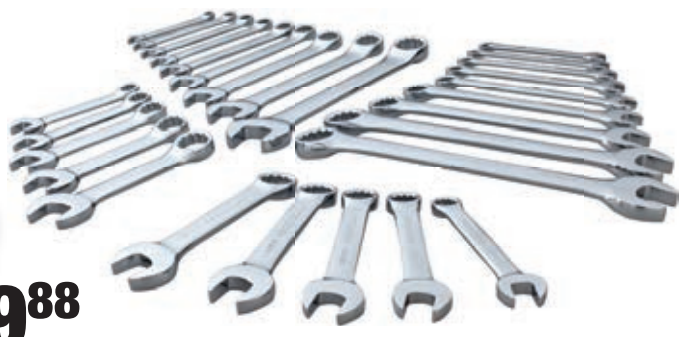

- Stainless-steel construction for durability (1001405749)

SPECIAL BUY

\$9⁸⁸

WHILE SUPPLIES LAST
2 PC. WOOD HANDLE FOLDING KNIFE SET

- Includes folding utility knife and sporting knife (1003254389)

SPECIAL BUY

\$19⁸⁸

WHILE SUPPLIES LAST
EXCLUSIVE 28 PC. COMBINATION WRENCH SET

- Includes SAE and metric sizes (1000016289)

SPECIAL BUY

\$29⁸⁸

WHILE SUPPLIES LAST
CONVERTIBLE HAND TRUCK

- Converts from a vertical to a horizontal hand truck (1002501173)