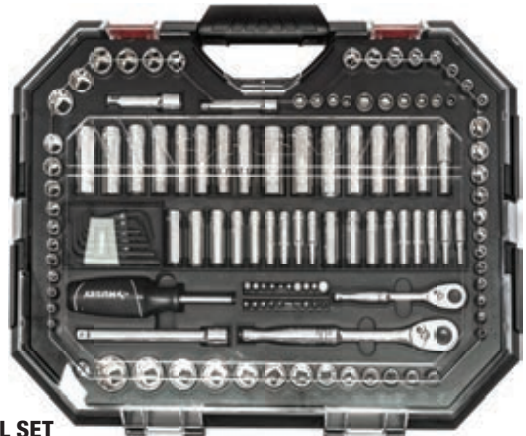

SPECIAL BUY

$988

WHILE SUPPLIES LAST
25 PC. PRECISION SCREWDRIVING SET
• Includes slotted, Phillips and precision screwdrivers (1005404449)